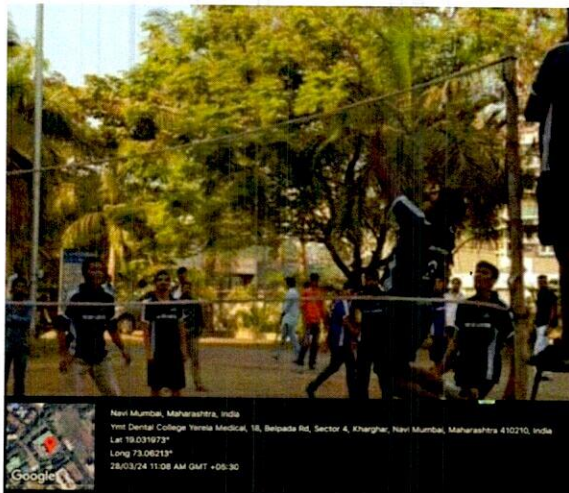

## OUTDOOR

BADMINTON

CRICKET

VOLLEYBALL

*M J Vandekar*

**DEAN**  
**Y.M.T. Dental College**  
Institutional Area,  
Sector -4, kharghar,  
Navi Mumbai 410 210