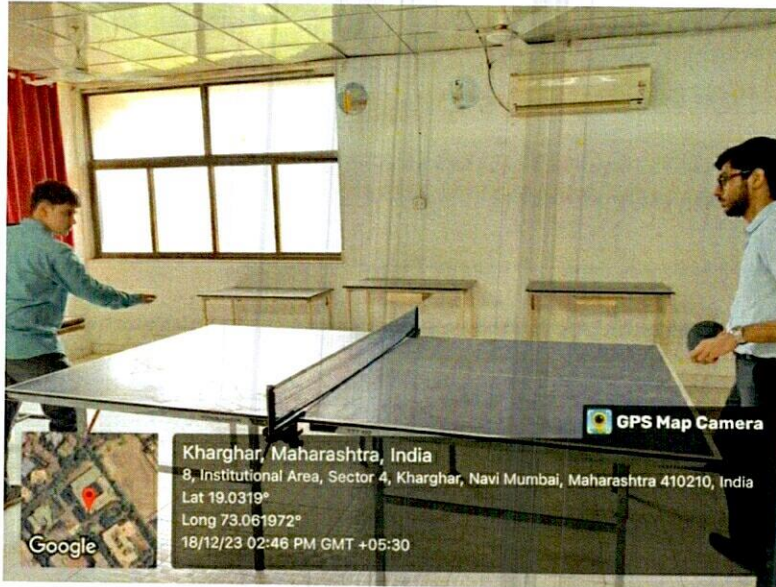

## INDOOR

Table Tennis

Carrom

Music Instruments

*M. J. Kondekar*  
**DEAN**  
Y.M.T. Dental College  
Institutional Area,  
Sector -4, Kharghar,  
Navi Mumbai - 410 210